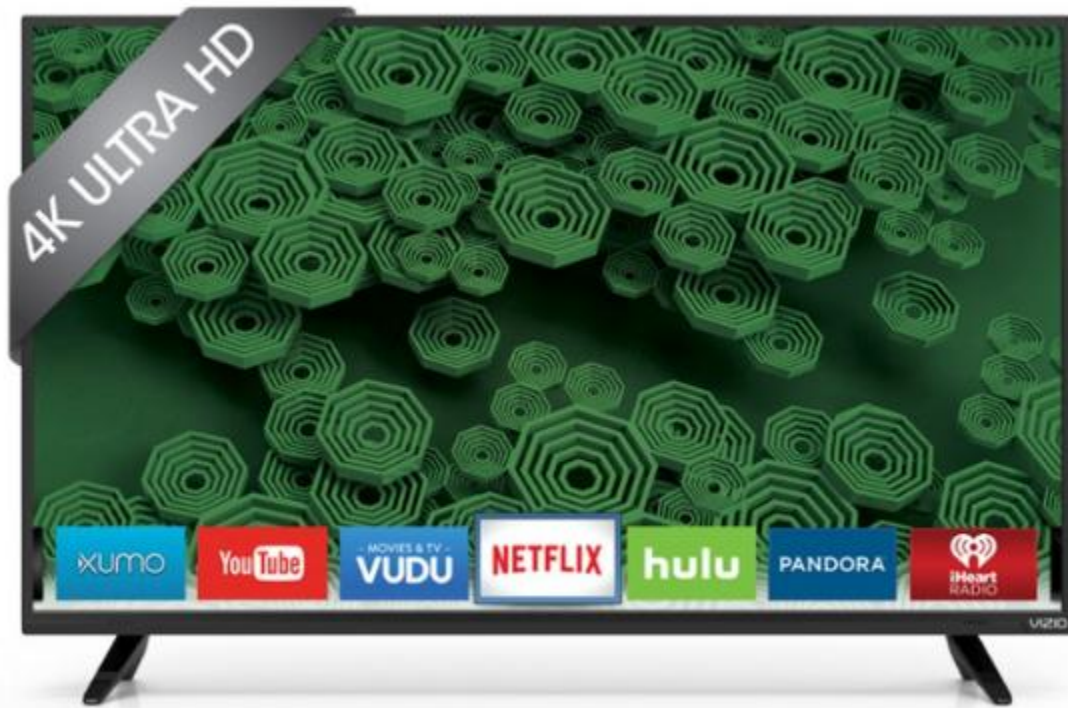

D50u-D1

Video

- Screen Size (Diag.)49.5"
- Backlight TypeFull-Array LED
- ResolutionUltra HD - 3840 x 2160
- Effective Refresh Rate120Hz
- Clear Action240
- Aspect Ratio16:9
- Dynamic Contrast Ratio5M:1
- Viewable Angle (H/V)176°/176°
- Number of Colors16.7 Million
- OSD LanguageEnglish, Spanish, French

Audio

- Speakers/Power Output10W x 2
- DTS StudioSound™Yes
- DTS TruVolume™Yes

Smart TV

- VIA (VIZIO Internet Apps)Yes, VIZIO Internet Apps Plus™
 - Built-in Wi-FiYes, 802.11 ac
-

Inputs

- HDMI Ports5 (3 down / 2 side)
 - Component1 (side)
 - Composite1 (side)
 - Tuner1 (down)
 - Ethernet1 (down)
 - USB Ports1 (side)
-