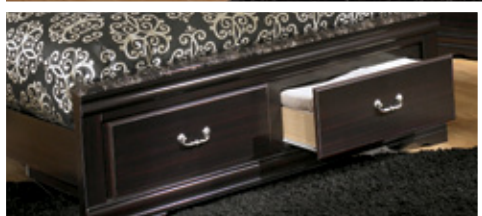

Features:

- Dark merlot finish over a replicated mahogany grain
- High gloss thick faux marble tops
- Deeply shaped Louis Philippe style mouldings that wrap around the base and tucked under the top
- Storage Footboard requires the use of the B100-13 Queen or B100-14 King Roll Slats

SKU: B179-57

Queen/Full Panel
Headboard
64"W x 2"D x 54"H

SKU: B179-54S

Queen Panel
Storage Footboard
65"W x 3"D x 21"H

SKU: B179-95

Queen/King
Platform Rails

SKU: B100-13

Queen Roll Slats

Signature
DESIGN
BY
ASHLEY

"Esmarelda"
B179

With a rich dark merlot finish flowing elegantly over the deeply shaped Louis Philippe style moulding, the beautiful traditional design of the "Esmarelda" bedroom collection features high gloss thick faux marble tops and stylish nickel color bail hardware with rosettes to capture a sophisticated atmosphere.